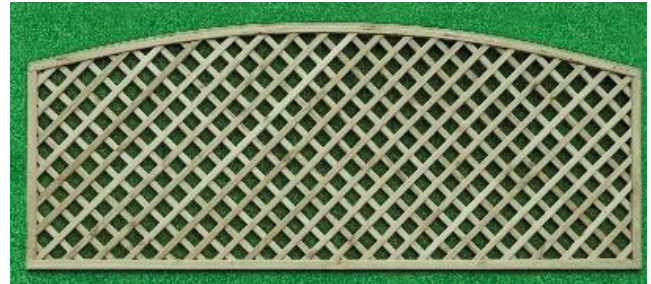

Diamond Lattice 40mm Gap

Rectangle

18.3m x 0.3m	£ 14.00
1.83m x 0.45m	£ 15.00
1.83m x 0.6m	£ 17.00
1.83m x 0.9m	£ 21.00
1.83m x 1.2m	£ 24.50
1.83m x 1.5m	£ 30.00
1.83m x 1.8m	£ 39.50