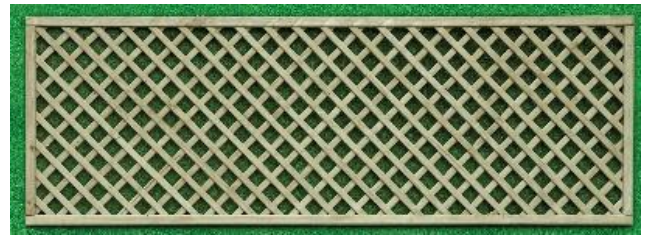

Diamond Lattice 40mm Gap

Rectangle

18.3m x 0.3m	£ 14.00
1.83m x 0.45m	£ 15.00
1.83m x 0.6m	£ 17.00
1.83m x 0.9m	£ 21.00
1.83m x 1.2m	£ 24.50
1.83m x 1.5m	£ 30.00
1.83m x 1.8m	£ 39.50