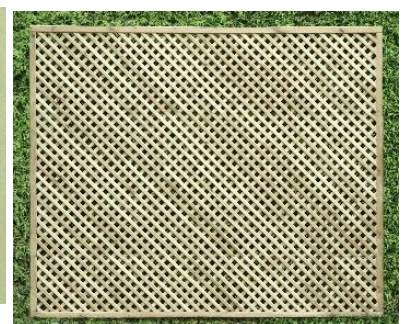

Diamond Lattice 20 mm Gap

Rectangle

1.83m x 0.3m	£ 17.00
1.83m x 0.45m	£ 19.50
1.83m x 0.6m	£ 22.00
1.83m x 0.9m	£ 26.50
1.83m x 1.2m	£ 30.00
1.83m x 1.5m	£ 38.00
1.83m x 1.8m	£ 41.00

Planned all round with rounded corners
Framing = 35mm x 30mm
Framing = 45mm x 45mm (PL13)
Lattice Width = 20mm
Lattice Thickness = 8mm
Lattice Gaps from Inside Edges = 20mm